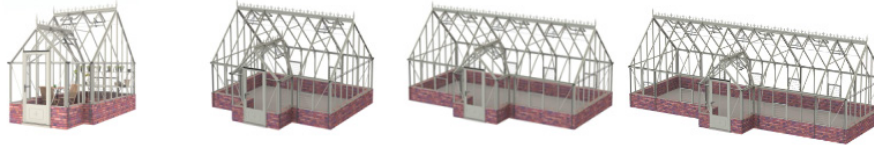

Extra Roof Vent - **£149**
 Louvre Side Vent - **£199**

Additional door - **£799**
 Reigate & Roedean internal partition with door - **£2,199**

Rookley
14'8" wide (4459mm)

Nominal base length	8'7"	16'9"	24'10"	33'	Extension 8'1"
Actual base length (B)	2,632 mm	5,112 mm	7,592 mm	10,072 mm	2,480 mm
Area (square metres)	11.13 m2	19.9 m2	28.67 m2	37.43 m2	8.77 m2
Product ID	8247	8202	8248	8249	
Greenhouse Price	£12,499	£16,499	£20,499	£24,499	£4,000
3 slat Shelf	£270	£540	£810	£1,080	£270
7 slat Staging	£590	£1,180	£1,770	£2,360	£590
10 slat Staging	£860	£1,720	£2,580	£3,440	£860
Cresting and finials	£860	£1,180	£1,500	£1,820	£320
Ultimate Package RRP	£14,219	£19,399	£24,579	£29,759	
ULTIMATE PACKAGE OFFER	£13,749	£18,749	£23,799	£28,799	

Ramsbury
14'8" wide (4459mm)

Nominal base length	8'7"	16'9"	24'10"	33'	Extension 8'1"
Actual base length (B)	2,632 mm	5,112 mm	7,592 mm	10,072 mm	2,480 mm
Area (square metres)	11.13 m2	19.9 m2	28.67 m2	37.43 m2	8.77 m2
Product ID	8247	8202	8248	8249	
Greenhouse Price	£12,499	£16,499	£20,499	£24,499	£4,000
3 slat Shelf	£270	£540	£810	£1,080	£270
7 slat Staging	£590	£1,180	£1,770	£2,360	£590
10 slat Staging	£860	£1,720	£2,580	£3,440	£860
Cresting and finials	£860	£1,180	£1,500	£1,820	£320
Ultimate Package RRP	£14,219	£19,399	£24,579	£29,759	
ULTIMATE PACKAGE OFFER	£13,749	£18,749	£23,799	£28,799	

Ultimate Package

Ultimate Package Includes:

Shelf one side or along back on porch models

Staging along back on porch models (7 slat staging)

Cresting and finials

Other options

Hanging Basket Brackets (10) - **£29**
Auto Louvre - **£45**