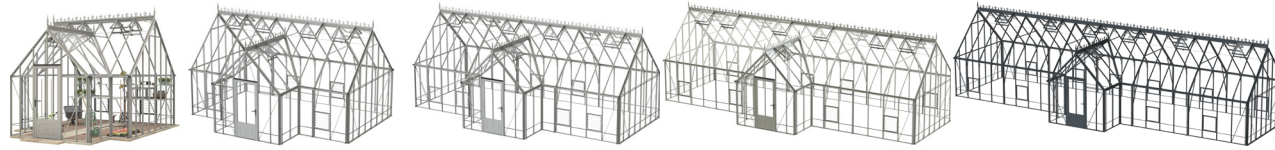

Ultimate Package

Ultimate Package Includes:

Shelf one side or along back on porch models

Staging along back on porch models (7 slat staging)

Cresting and finials

Other options

Hanging Basket Brackets (10) - **£29**
Auto Louvre - **£45**

2 x Finials - **£150**
3 x Finials - **£225**
4 x Finials - **£300**

Extra Roof Vent - **£149**
Louvre Side Vent - **£199**

Additional door - **£799**

Rookley & Ramsbury internal partition with door - **£2,199**

Reicliffe

15'9" wide (4719mm)

Nominal base length	12'8"	20'10"	28'11"	37'1"	45'2"	Extension 8'1"
Actual base length (B)	3,872 mm	6,352 mm	8,832 mm	11,312 mm	13792mm	2,480 mm
Greenhouse Price	£14,499	£18,499	£22,499	£26,499	£30,499	£4,000
3 slat Shelf	£405	£675	£945	£1,215	£1,485	£270
7 slat Staging	£885	£1,475	£2,065	£2,655	£3,245	£590
10 slat Staging	£1,290	£2,150	£3,010	£3,870	£4,730	£860
Cresting and finials	£1,100	£1,420	£1,740	£2,060	£2,380	£320
Ultimate Package RRP	£16,889	£22,069	£27,249	£32,429	£37,609	
ULTIMATE PACKAGE OFFER	£16,349	£21,349	£26,349	£31,399	£36,399	

Roemoor

15'9" wide (4719mm)

Nominal base length	12'8"	20'10"	28'11"	37'1"	45'2"	Extension 8'1"
Actual base length (B)	3,872 mm	6,352 mm	8,832 mm	11,312 mm	13792mm	2,480 mm
Greenhouse Price	£14,499	£18,499	£22,499	£26,499	£30,499	£4,000
3 slat Shelf	£405	£675	£945	£1,215	£1,485	£270
7 slat Staging	£885	£1,475	£2,065	£2,655	£3,245	£590
10 slat Staging	£1,290	£2,150	£3,010	£3,870	£4,730	£860
Cresting and finials	£1,100	£1,420	£1,740	£2,060	£2,380	£320
Ultimate Package RRP	£16,889	£22,069	£27,249	£32,429	£37,609	
ULTIMATE PACKAGE OFFER	£16,349	£21,349	£26,349	£31,399	£36,399	