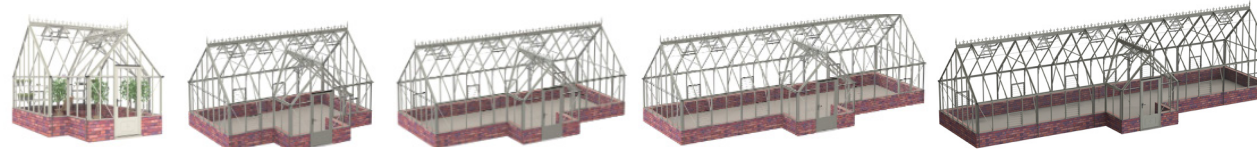

Ultimate Package

Ultimate Package Includes:

Shelf one side or along back on porch models

Staging along back on porch models (7 slat staging)

Cresting and finials

Other options

Hanging Basket Brackets (10) - **£29**
Auto Louvre - **£45**

Reicliffe

15'9" wide (4719mm)

Nominal base length	12'8"	20'10"	28'11"	37'1"	45'2"	Extension 8'1"
Actual base length (B)	3,872 mm	6,352 mm	8,832 mm	11,312 mm	13792mm	2,480 mm
Greenhouse Price	£14,499	£18,499	£22,499	£26,499	£30,499	£4,000
3 slat Shelf	£405	£675	£945	£1,215	£1,485	£270
7 slat Staging	£885	£1,475	£2,065	£2,655	£3,245	£590
10 slat Staging	£1,290	£2,150	£3,010	£3,870	£4,730	£860
Cresting and finials	£1,100	£1,420	£1,740	£2,060	£2,380	£320
Ultimate Package RRP	£16,889	£22,069	£27,249	£32,429	£37,609	
ULTIMATE PACKAGE OFFER	£16,349	£21,349	£26,349	£31,399	£36,399	

Roemoor

15'9" wide (4719mm)

Nominal base length	12'8"	20'10"	28'11"	37'1"	45'2"	Extension 8'1"
Actual base length (B)	3,872 mm	6,352 mm	8,832 mm	11,312 mm	13792mm	2,480 mm
Greenhouse Price	£14,499	£18,499	£22,499	£26,499	£30,499	£4,000
3 slat Shelf	£405	£675	£945	£1,215	£1,485	£270
7 slat Staging	£885	£1,475	£2,065	£2,655	£3,245	£590
10 slat Staging	£1,290	£2,150	£3,010	£3,870	£4,730	£860
Cresting and finials	£1,100	£1,420	£1,740	£2,060	£2,380	£320
Ultimate Package RRP	£16,889	£22,069	£27,249	£32,429	£37,609	
ULTIMATE PACKAGE OFFER	£16,349	£21,349	£26,349	£31,399	£36,399	