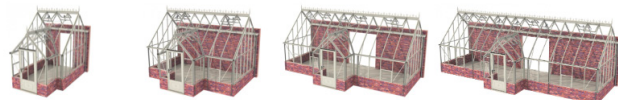

Rolleston

12'8" wide (3862mm)

Nominal base length	8'7"	16'9"	24'10"	33'	Extension 8'1"
Actual base length (B)	2,632 mm	5,112 mm	7,592 mm	10,072 mm	2,480 mm
Greenhouse Price	£12,499	£16,499	£20,499	£24,499	£4,000
3 slat Shelf	£270	£540	£810	£1,080	£270
7 slat Staging	£590	£1,180	£1,770	£2,360	£590
10 slat Staging	£860	£1,720	£2,580	£3,440	£860
Cresting and finials	£860	£1,180	£1,500	£1,820	£320
Ultimate Package RRP	£14,219	£19,399	£24,579	£29,759	
ULTIMATE PACKAGE OFFER	£13,749	£18,749	£23,799	£28,799