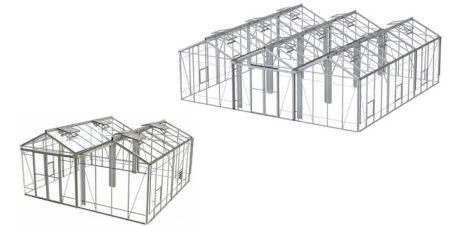

Royale
8'6" wide (2584mm)

Nominal base length	6'7"	8'7"	10'8"	12'8"	14'8"	16'9"	18'9"	20'10"	22'10"	24'10"	Extension 8'1"
Actual base length (B)	2,012 mm	2,632 mm	3,252 mm	3,872 mm	4,492 mm	5,112 mm	5,732 mm	6,352 mm	6,972 mm	7,592 mm	2,480 mm
Greenhouse Price	£3,149	£3,649	£4,149	£4,649	£5,149	£5,649	£6,149	£6,649	£7,149	£7,649	£2,000
3 slat Shelf	£203	£270	£338	£405	£473	£540	£608	£675	£743	£810	£270
7 slat Staging	£443	£590	£738	£885	£1,033	£1,180	£1,328	£1,475	£1,623	£1,770	£590
Ultimate Package RRP	£3,794	£4,509	£5,224	£5,939	£6,654	£7,369	£8,084	£8,799	£9,514	£10,229	
ULTIMATE PACKAGE OFFER	£3,499	£4,149	£4,849	£5,499	£6,149	£6,799	£7,499	£8,149	£8,799	£9,449	
Cresting and finials	£390	£470	£550	£630	£710	£790	£870	£950	£1,030	£1,110	£320

Royale Reach
8'8" wide (2636mm)

Nominal base length	6'7"	8'7"	10'8"	12'8"	14'8"	16'9"	18'9"	20'10"	22'10"	24'10"	Extension 8'1"
Actual base length (B)	2,012 mm	2,632 mm	3,252 mm	3,872 mm	4,492 mm	5,112 mm	5,732 mm	6,352 mm	6,972 mm	7,592 mm	2,480 mm
Greenhouse Price	£3,949	£4,449	£4,949	£5,449	£6,149	£6,649	£7,149	£7,649	£8,349	£8,849	£2,200
3 slat Shelf	£203	£270	£338	£405	£473	£540	£608	£675	£743	£810	£270
7 slat Staging	£443	£590	£738	£885	£1,033	£1,180	£1,328	£1,475	£1,623	£1,770	£590
Ultimate Package RRP	£4,594	£5,309	£6,024	£6,739	£7,654	£8,369	£9,084	£9,799	£10,714	£11,429	
ULTIMATE PACKAGE OFFER	£4,249	£4,899	£5,549	£6,249	£7,099	£7,749	£8,399	£9,049	£9,899	£10,549	
Cresting and finials	£390	£470	£550	£630	£710	£790	£870	£950	£1,030	£1,110	£320

Royale Reach Double & Triple Span
17'8" wide (5368mm) Double Span
26'6" wide (8082mm) Triple Span