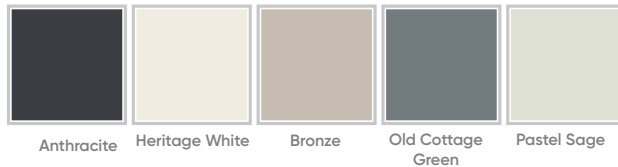

### Colour Options

## Rosette Reach 10'9" wide (3260mm)

Nominal base length	6'7"	8'7"	10'8"	12'8"	14'8"	16'9"	18'9"	20'10"	22'10"	24'10"	Extension 8'1"
Actual base length (B)	2,012 mm	2,632 mm	3,252 mm	3,872 mm	4,492 mm	5,112 mm	5,732 mm	6,352 mm	6,972 mm	7,592 mm	2,480 mm
<b>Greenhouse Price</b>	<b>£4,149</b>	<b>£4,749</b>	<b>£5,349</b>	<b>£5,949</b>	<b>£6,549</b>	<b>£7,149</b>	<b>£7,749</b>	<b>£8,349</b>	<b>£8,949</b>	<b>£9,549</b>	<b>£2,400</b>
3 slat Shelf	£203	£270	£338	£405	£473	£540	£608	£675	£743	£810	£270
7 slat Staging	£443	£590	£738	£885	£1,033	£1,180	£1,328	£1,475	£1,623	£1,770	£590
10 slat Staging	£645	£860	£1,075	£1,290	£1,505	£1,720	£1,935	£2,150	£2,365	£2,580	£860
Ultimate Package RRP	£4,997	£5,879	£6,762	£7,644	£8,527	£9,409	£10,292	£11,174	£12,057	£12,939	
<b>ULTIMATE PACKAGE OFFER</b>	<b>£4,599</b>	<b>£5,449</b>	<b>£6,249</b>	<b>£7,049</b>	<b>£7,899</b>	<b>£8,699</b>	<b>£9,499</b>	<b>£10,349</b>	<b>£11,149</b>	<b>£11,949</b>	
Cresting and finials	£390	£470	£550	£630	£710	£790	£870	£950	£1,030	£1,110	£320

## Rosette Reach Double & Triple Span 21'9" wide (6628mm) Double Span 32'8" wide (9982mm) Triple Span

Nominal base length	12'8"	14'8"	16'9"	18'9"	20'10"	22'10"	24'10"	Extension 8'1"
Actual base length (B)	3,872 mm	4,492 mm	5,112 mm	5,732 mm	6,352 mm	6,972 mm	7,592 mm	2,480 mm
<b>Greenhouse Double Span Price</b>	<b>£11,898</b>	<b>£13,098</b>	<b>£14,298</b>	<b>£15,498</b>	<b>£16,698</b>	<b>£17,898</b>	<b>£19,098</b>	<b>£4,800</b>
<b>Greenhouse Triple Span Price</b>	<b>£17,847</b>	<b>£19,647</b>	<b>£21,447</b>	<b>£23,247</b>	<b>£25,047</b>	<b>£26,847</b>	<b>£28,647</b>	<b>£7,200</b>
3 slat Shelf	£405	£473	£540	£608	£675	£743	£810	£270
7 slat Staging	£885	£1,033	£1,180	£1,328	£1,475	£1,623	£1,770	£590
10 slat staging	£1,290	£1,505	£1,720	£1,935	£2,150	£2,365	£2,580	£860